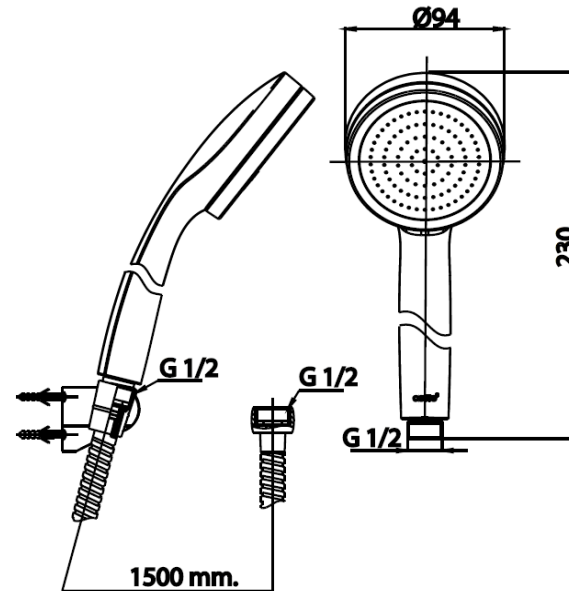

HAND SHOWER

ZH020#WH(HM) 1 FN. HANDSHOWER SET

Barcode 8852410901000

Material No. Z234ZH020WHHMXXX16

จดขาย

1. Made from Good Quality ABS Plastic
2. Easy to clean by open front cover of the shower head to wipe off any dirt
3. TIS 2066 2552

Product characteristics

- pices/box : 10
- Inner box weight (Kg.) : 1.0
- Total box weight (Kg.) : 10.0

Recommended Usage

Use With Valve Or Mixture Faucet For Standing Shower Or Bathtub