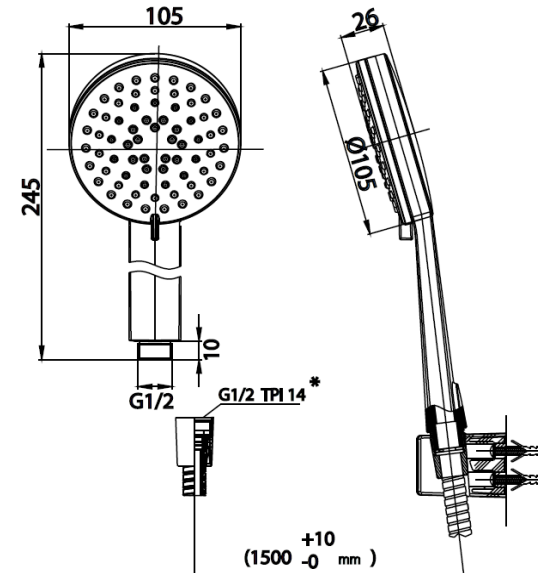

## HAND SHOWER

**ZH019#BN2(HM)** 3 FN.HAND SHOWER SET (BLACK CHROME)

**Barcode** 8852410900980

**Material No.** Z234ZH019BN2HMXX12

### Product characteristics

- pices/box : 1
- Inner box weight (Kg.): 1.0
- Total box weight (Kg. : 1.0

### Recommended Usage

Use With Valve Or Mixture Faucet For Standing Shower Or Bathtub

Siam Sanitary Ware Co.,Ltd. / Siam Sanitary Fittings Co.,Ltd.

36/11 Viphavadee Rangsit Rd, Sanam Bin, Donmuang, Bangkok 10210. Thailand