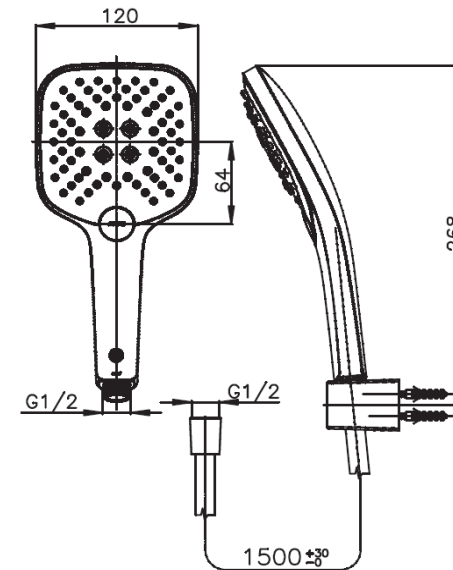

HAND SHOWER

ZH018(HM) 3 FN.HAND SHOWER SET

Barcode 8852410900867

Material No. Z234ZH018HMXXXXX11

Selling Point

1. 3 Functions of Showers: Rain, Spray, Mix
2. Button-Switch Technology: Easy to switch water shower functions, with only click button.
3. Easy-Clean Technology: Easy to clean the unwanted dirt or sediment by using finger to wipe on the rubber on hand shower
4. 2 Step hanger

Product characteristics

- pices/box : 8
- Inner box weight (Kg.) : 0.7
- Total box weight (Kg.) : 6.1

Recommended Usage

Use with stop valve for shower

Rain

Spray

Mix

Siam Sanitary Ware Co.,Ltd. / Siam Sanitary Fittings Co.,Ltd.