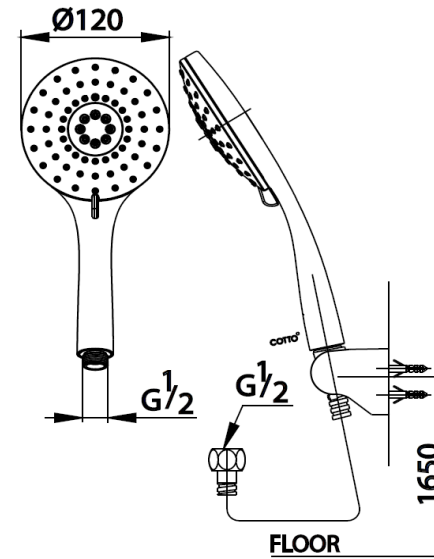

HAND SHOWER

ZH012(HM) 3FN. HANDSHOWER SET
Barcode 8852410900621
Material No. Z234ZH012HMXXXX11

Selling Point

1. Made from Good Quality ABS Plastic
2. 3 Function

Product characteristics

- pices/box : 1
- Inner box weight (Kg.) : 1.3
- Total box weight (Kg.) : 2.6

Recommended Usage

Use with Valve or Conceal Shower/Conceal Bath

Siam Sanitary Ware Co.,Ltd. / Siam Sanitary Fittings Co.,Ltd.

36/11 Viphavadee Rangsit Rd, Sanam Bin, Donmuang, Bangkok 10210. Thailand

Tel : + 66 (0) 2973-5040-54

Fax : + 66 (0) 2973-3470

www.cotto.co.th

Export Department

Tel : + 66 (0) 2973-5040-54

Fax : + 66 (0) 2973-3472

The company reserves the right to change any of the details in the document without prior notice

COTTO
STUDIO

Center	(Donmuang ,Bangkok)	: +66 (0) 2521-7777
East	(Chonburi)	: +66 (038) 416-222
North	(Chiangmai)	: +66 (053) 211-852
North East	(Khonkean)	: +66 (043) 220-555
South	(Phuket)	: +66 (076) 261-388