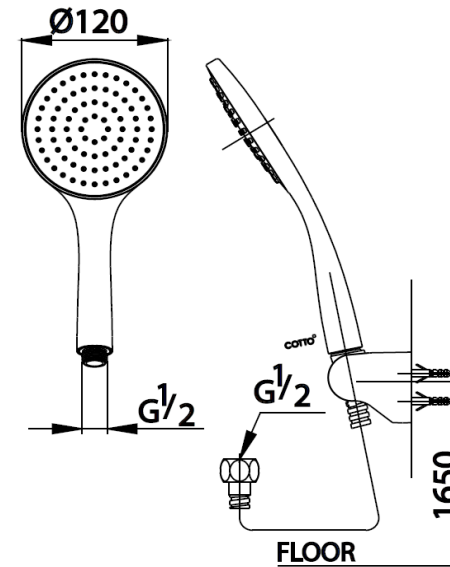

HAND SHOWER

ZH011(HM) 1FN. HANDSHOWER SET
Barcode 8852410900614
Material No. Z234ZH011HMXXXX11

Selling Point

1. Made from Good Quality ABS Plastic

Product characteristics

- pices/box : 1
- Inner box weight (Kg.) : 1.2
- Total box weight (Kg.) : 2.4

Recommended Usage

Use with Valve or Conceal Shower/Conceal Bath

Siam Sanitary Ware Co.,Ltd. / Siam Sanitary Fittings Co.,Ltd.

36/11 Viphavadee Rangsit Rd, Sanam Bin, Donmuang, Bangkok 10210. Thailand

Tel : + 66 (0) 2973-5040-54

Fax : + 66 (0) 2973-3470

www.cotto.co.th

Export Department

Tel : + 66 (0) 2973-5040-54

Fax : + 66 (0) 2973-3472

The company reserves the right to change any of the details in the document without prior notice

**COTTO
STUDIO**

Center	(Donmuang ,Bangkok)	: +66 (0) 2521-7777
East	(Chonburi)	: +66 (038) 416-222
North	(Chiangmai)	: +66 (053) 211-852
North East	(Khonkean)	: +66 (043) 220-555
South	(Phuket)	: +66 (076) 261-388