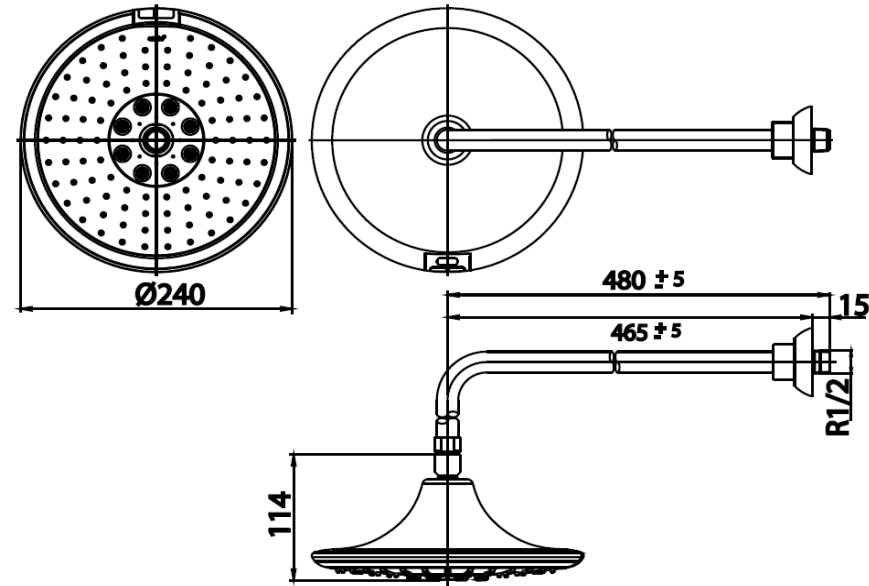

NOIR Series

ZF11 3 FN.LED RAIN SHOWER SET
Barcode 8852410900782
Material No. Z234ZF11XXXXXXXX11

Selling Point

1. New experience to change water pattern by sensor
2. adjustable sensor up to 35 degrees out of high problem whether children or adults
3. LED light change with atr temperature
4. Easy Clean : just finger wiping showerhead to remove any stain

Product characteristics

- pices/box : 2
- Inner box weight (Kg.) : 1.8
- Total box weight (Kg.) : 4.2

Recommended Usage

Use with conceal valve

Siam Sanitary Ware Co.,Ltd. / Siam Sanitary Fittings Co.,Ltd.