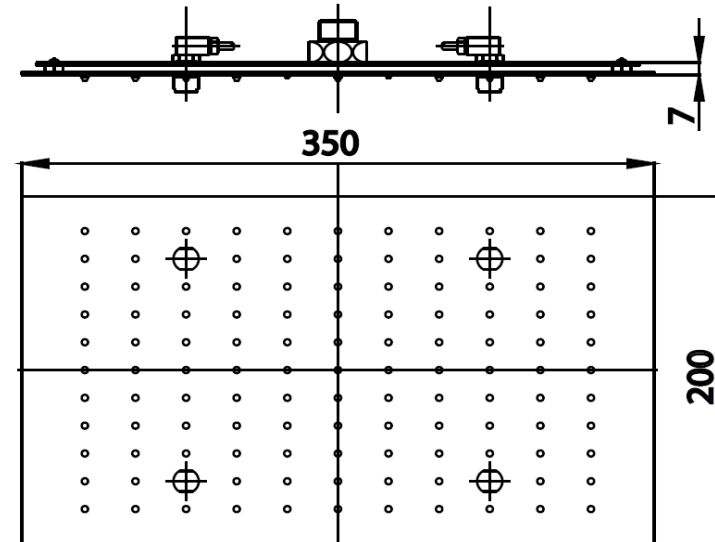

XPANO Series

ZF01MRS SHOWER PLATE MIST/RAIN (SIDE)

Barcode 8852410900713

Material No. Z234ZF01MRSXXXXX11

Selling Point

1. Made of Stainless SUS304
2. Mist stream : Restore your energy and creativity

Product characteristics

- pices/box : 6
- Inner box weight (Kg.) : 2
- Total box weight (Kg.) : 24

Recommended Usage

- Use with XPANO bracket
- Use with conceal valve with diverter
- Recommended water pressure: 3 Bar

Siam Sanitary Ware Co.,Ltd. / Siam Sanitary Fittings Co.,Ltd.