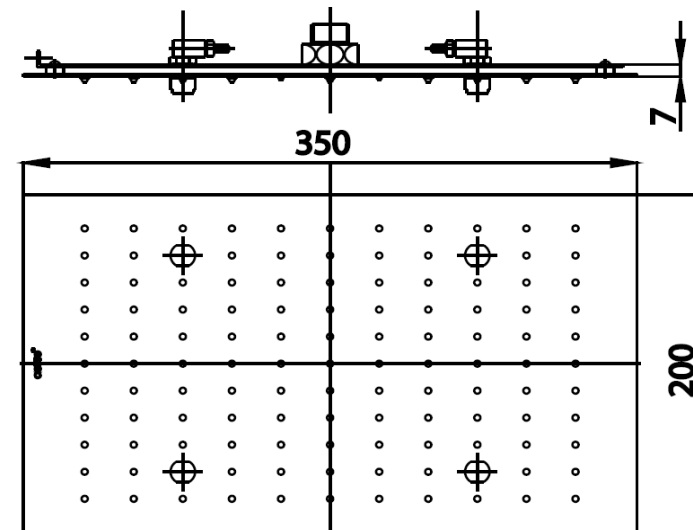

XPANO Series

ZF01MRC SHOWER PLATE MIST/RAIN (CENTER)

Barcode 8852410900706

Material No. Z234ZF01MRCXXXXX11

Selling Point

1. Made of Stainless SUS304
2. Mist stream : Restore your energy and creativity

Product characteristics

- pices/box : 6
- Inner box weight (Kg.) : 1
- Total box weight (Kg.) : 23

Recommended Usage

- Use with XPANO bracket
- Use with conceal valve with divertor
- Recommended water pressure: 3 Bar

Siam Sanitary Ware Co.,Ltd. / Siam Sanitary Fittings Co.,Ltd.