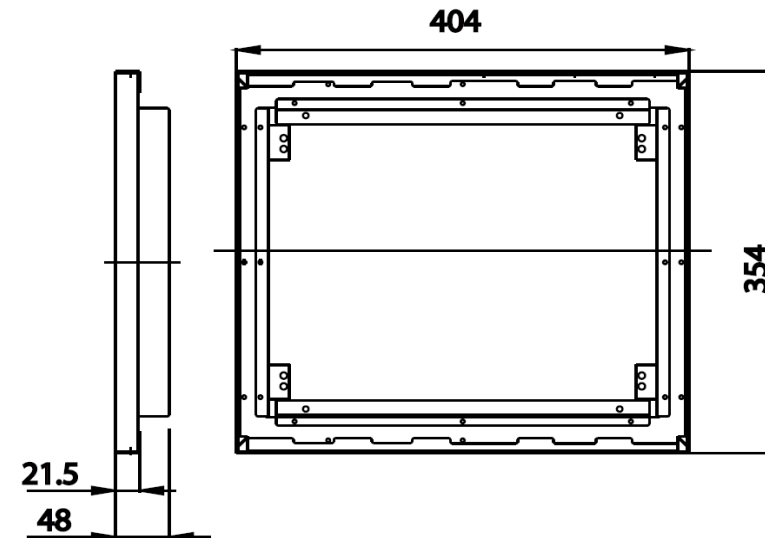

XPANO Series

ZF01B400 BRACKET OF DUO
Barcode 8852410900676
Material No. Z234ZF01B400XXXX11

Selling Point

1. Made of Stainless SUS304
2. Complete with Xpano center plate and Xpano side plate come with a dual - stream pattern selection to beautiful designed balance

Product characteristics

- pices/box : 3
- Inner box weight (Kg.) : 1
- Total box weight (Kg.) : 17

Recommended Usage

- Use with XPANO plates
- Use with 3 ways divertor conceal valve
- Recommended water pressure: 3 Bar