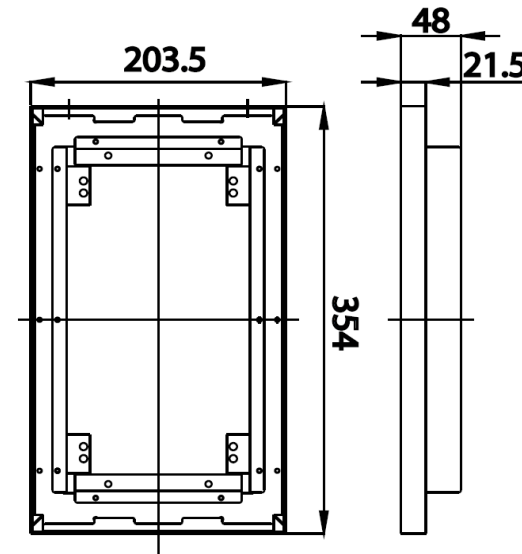

XPANO Series

ZF01B200 BRACKET OF SOLE
Barcode 8852410900669
Material No. Z234ZF01B200XXXX11

Selling Point

1. Made of stainless SUS304
2. complete with Xpano plate to customize from 5 water stream patterns choices

Product characteristics

- pices/box : 6
- Inner box weight (Kg.) : 1
- Total box weight (Kg.) : 22

Recommended Usage

- Use with XPANO plates
- Use with 2 ways divertor conceal valve
- Recommended water pressure: 3 Bar