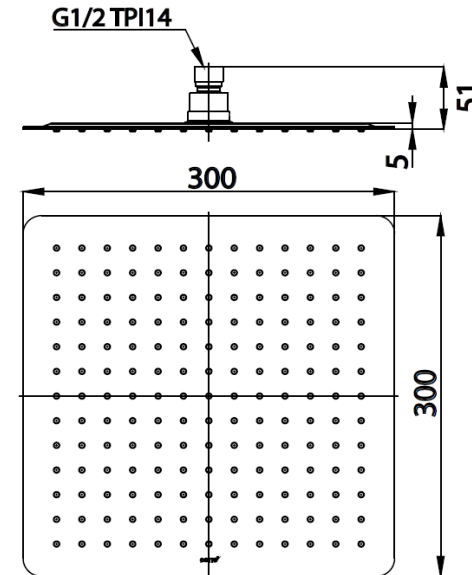

X-POSH COLOR Series

Z98SV#GR2 12"X12" RAIN SHOWER HEAD (LIGHT GOLD)
Barcode 8852410909402
Material No. Z234Z98SVGR2XXXX19

Selling Point

1. Shower made from Stainless SUS304
2. Jewel finishes : color coating with a special process make the bathroom stand out and unique
3. Easy Clean : just a simple swipe on the rubber
4. Save water on TIS and Green Label Standard

Product characteristics

- pices/box : 4
- Inner box weight (Kg.) : 1.6
- Total box weight (Kg.) : 7.2

Recommended Usage

Use With Shower Pipe, Conceal Valve For Standing Shower