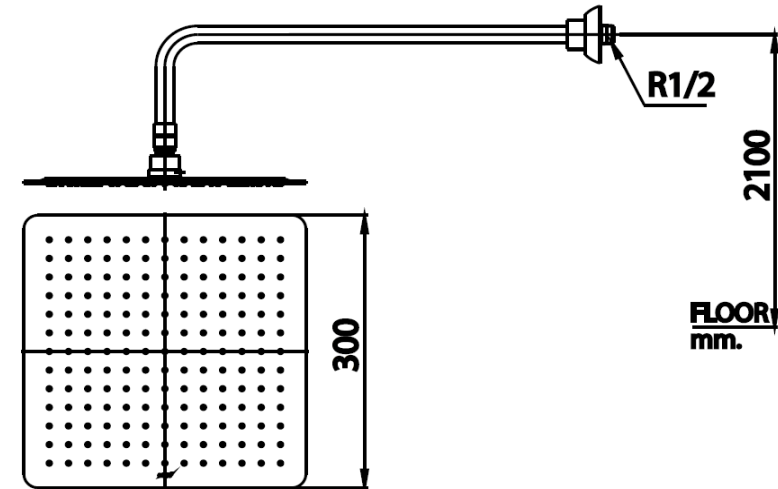

RAIN SHOWER

Z98S RAIN SHOWER 12"X12"
Barcode 8852410908917
Material No. Z234Z98SXXXXXXXX11

Selling Point

1. Shower Head Made from Good Quality Stainless SUS304
2. Easy Clean: Finger wiping showerhead to remove any stain
3. Slim Desing fit with Modern style bathroom
4. Technology : oxygen mix with water, for softer water flow.

Product characteristics

- pices/box : 4
- Inner box weight (Kg.) : 2
- Total box weight (Kg.) : 16

Recommended Usage

Use with conceal valve with diverter

Siam Sanitary Ware Co.,Ltd. / Siam Sanitary Fittings Co.,Ltd.

36/11 Viphavadee Rangsit Rd, Sanam Bin, Donmuang, Bangkok 10210. Thailand

Tel : + 66 (0) 2973-5040-54

Fax : + 66 (0) 2973-3470

www.cotto.co.th

Export Department

Tel : + 66 (0) 2973-5040-54

Fax : + 66 (0) 2973-3472

The company reserves the right to change any of the details in the document without prior notice

COTTO
STUDIO

Center	(Donmuang ,Bangkok)	: +66 (0) 2521-7777
East	(Chonburi)	: +66 (038) 416-222
North	(Chiangmai)	: +66 (053) 211-852
North East	(Khonkean)	: +66 (043) 220-555
South	(Phuket)	: +66 (076) 261-388