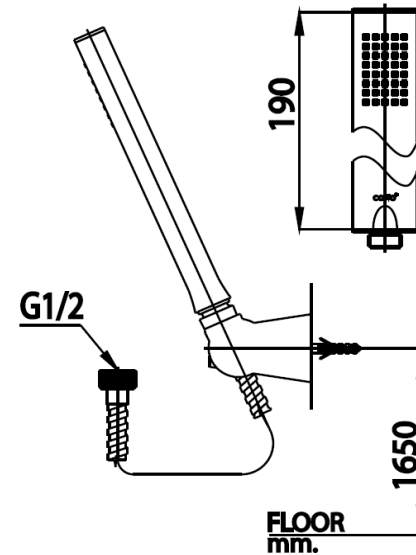

HAND SHOWER

Z92(HM) 1 FN.HAND SHOWER SET
Barcode 8852410908733
Material No. Z234Z92HMXXXXXX11

Selling Point

1. Made from High-Quality Brass plated with Nickle-Chromium
2. Save Water, TIS standard and Green Label Certificate

Product characteristics

- pices/box	:	18
- Inner box weight (Kg.)	:	1
- Total box weight (Kg.)	:	12

Recommended Usage

Use with Valve or Conceal mixer/Conceal bath

Siam Sanitary Ware Co.,Ltd. / Siam Sanitary Fittings Co.,Ltd.