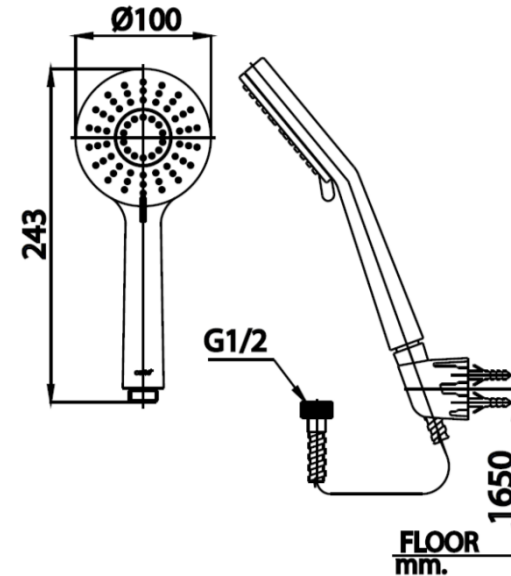

HAND SHOWER

Z90(HM) 3 FN.HAND SHOWER SET
Barcode 8852410908719
Material No. Z234Z90HMXXXXXX11

Selling Point

1. Made from High-Quality ABS plastic plated with Nickle-Chromium
2. Save Water, TIS standard and Green Label Certificate

Product characteristics

- pices/box	:	12
- Inner box weight (Kg.)	:	1
- Total box weight (Kg.)	:	1

Recommended Usage

Use with Valve or Conceal mixer/Conceal bath

Siam Sanitary Ware Co.,Ltd. / Siam Sanitary Fittings Co.,Ltd.