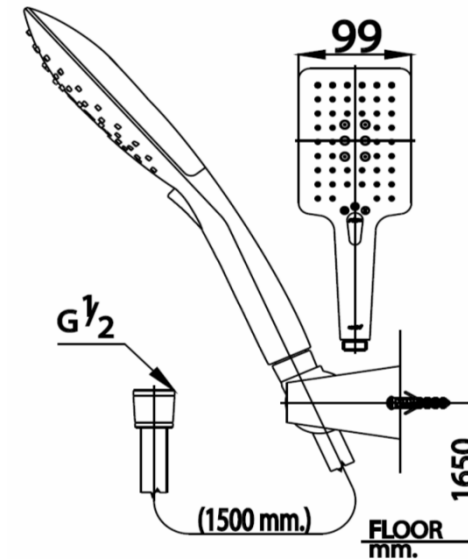

SWITCH SHOWER

Z89(HM) 3 FN.HAND SHOWER SET (SWITCH)
Barcode 8852410908696
Material No. Z234Z89HMXXXXXX11

Selling Point

1. Made from high quality ABS Plastic (Nickel-Chromium finished)
2. 3 Flow Functions (normal spray , message , mix)
3. "Button-Switch" technology: easy to change Flow Pattern by Pressing the button

Product characteristics

- pices/box	:	8
- Inner box weight (Kg.)	:	1
- Total box weight (Kg.)	:	5

Recommended Usage

Use with Valve or Conceal mixer/Conceal bath

Siam Sanitary Ware Co.,Ltd. / Siam Sanitary Fittings Co.,Ltd.

36/11 Viphavadee Rangsit Rd, Sanam Bin, Donmuang, Bangkok 10210. Thailand

Tel : + 66 (0) 2973-5040-54

Fax : + 66 (0) 2973-3470

www.cotto.co.th

Export Department

Tel : + 66 (0) 2973-5040-54

Fax : + 66 (0) 2973-3472

The company reserves the right to change any of the details in the document without prior notice

**COTTO
STUDIO**

Center	(Donmuang ,Bangkok)	: +66 (0) 2521-7777
East	(Chonburi)	: +66 (038) 416-222
North	(Chiangmai)	: +66 (053) 211-852
North East	(Khonkean)	: +66 (043) 220-555
South	(Phuket)	: +66 (076) 261-388