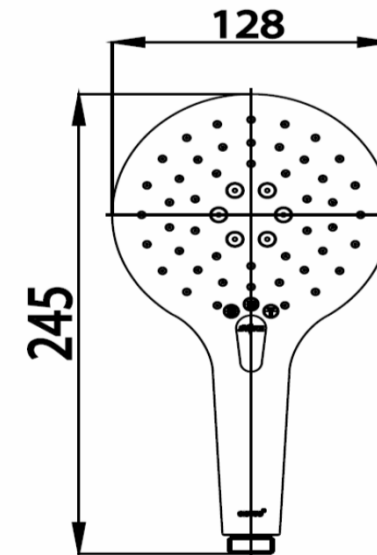

SWITCH SHOWER

Z88V(HM) 3 FN.HAND SHOWER HEAD(SWITCH)
Barcode 8852410908672
Material No. Z234Z88VHMXXXXX11

Selling Point

1. Made from high quality ABS Plastic (Nickel-Chromium finished)
2. 3 Flow Functions (normal spray , massage , mix)
3. "Button-Switch" technology: easy to change Flow Pattern by Pressing the button

Product characteristics

- pices/box	:	6
- Inner box weight (Kg.)	:	0
- Total box weight (Kg.)	:	2

Recommended Usage

Use with Valve or Conceal mixer/Conceal bath

Siam Sanitary Ware Co.,Ltd. / Siam Sanitary Fittings Co.,Ltd.

36/11 Viphavadee Rangsit Rd, Sanam Bin, Donmuang, Bangkok 10210. Thailand

Tel : + 66 (0) 2973-5040-54

Fax : + 66 (0) 2973-3470

www.cotto.co.th

Export Department

Tel : + 66 (0) 2973-5040-54

Fax : + 66 (0) 2973-3472

The company reserves the right to change any of the details in the document without prior notice

COTTO
STUDIO

Center	(Donmuang ,Bangkok)	: +66 (0) 2521-7777
East	(Chonburi)	: +66 (038) 416-222
North	(Chiangmai)	: +66 (053) 211-852
North East	(Khonkean)	: +66 (043) 220-555
South	(Phuket)	: +66 (076) 261-388