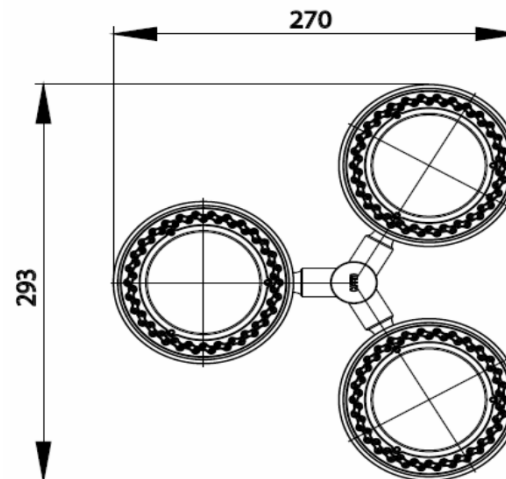

MODULAR Series

Z73C 3-RING RAIN SHOWER (CEILING MOUNT)

Barcode 8852410907088

Material No. FZ007302

Se Selling Point

1. Made from High Quality ABS plastic, Plated with Nickel-Chromium
2. Ecological Design : Create more variety in product
3. Shower received Design Excellent Award and Good Design Award

Product characteristics

- pices/box	:	10
- Inner box weight (Kg.)	:	1
- Total box weight (Kg.)	:	20

Recommended Usage

Use with conceal valve

Siam Sanitary Ware Co.,Ltd. / Siam Sanitary Fittings Co.,Ltd.

36/11 Viphavadee Rangsit Rd, Sanam Bin, Donmuang, Bangkok 10210. Thailand

Tel : + 66 (0) 2973-5040-54

Fax : + 66 (0) 2973-3470

www.cotto.co.th

Export Department

Tel : + 66 (0) 2973-5040-54

Fax : + 66 (0) 2973-3472

The company reserves the right to change any of the details in the document without prior notice

COTTO
STUDIO

Center	(Donmuang ,Bangkok)	: +66 (0) 2521-7777
East	(Chonburi)	: +66 (038) 416-222
North	(Chiangmai)	: +66 (053) 211-852
North East	(Khonkean)	: +66 (043) 220-555
South	(Phuket)	: +66 (076) 261-388