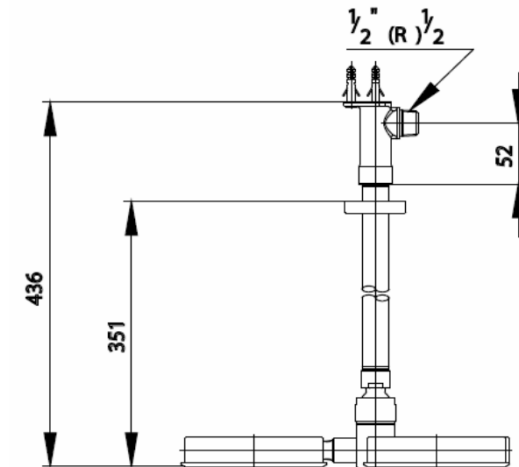

MODULAR Series

Z73C 3-RING RAIN SHOWER (CEILING MOUNT)

Barcode 8852410907088

Material No. FZ007302

Se Selling Point

1. Made from High Quality ABS plastic, Plated with Nickel-Chromium
2. Ecological Design : Create more variety in product
3. Shower received Design Excellent Award and Good Design Award

Product characteristics

- pices/box	:	10
- Inner box weight (Kg.)	:	1
- Total box weight (Kg.)	:	20

Recommended Usage

Use with conceal valve

Siam Sanitary Ware Co.,Ltd. / Siam Sanitary Fittings Co.,Ltd.

36/11 Viphavadee Rangsit Rd, Sanam Bin, Donmuang, Bangkok 10210. Thailand

Tel : + 66 (0) 2973-5040-54

Fax : + 66 (0) 2973-3470

www.cotto.co.th

Export Department

Tel : + 66 (0) 2973-5040-54

Fax : + 66 (0) 2973-3472

The company reserves the right to change any of the details in the document without prior notice

COTTO
STUDIO

Center	(Donmuang ,Bangkok)	: +66 (0) 2521-7777
East	(Chonburi)	: +66 (038) 416-222
North	(Chiangmai)	: +66 (053) 211-852
North East	(Khonkean)	: +66 (043) 220-555
South	(Phuket)	: +66 (076) 261-388