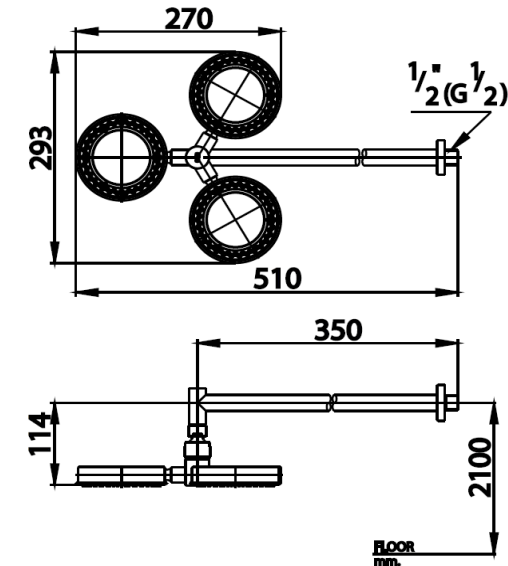

MODULAR Series

Z73 3-RING RAIN SHOWER
Barcode 8852410907071
Material No. Z234Z73XXXXXXXXX11

Selling Point

1. Made from High Quality ABS plastic, Plated with Nickel-Chromium
2. Ecological Design : Create more variety in product
3. Shower received Design Excellent Award and Good Design Award

Product characteristics

- pices/box : 3
- Inner box weight (Kg.) : 2
- Total box weight (Kg.) : 5

Recommended Usage

Use with conceal valve

Siam Sanitary Ware Co.,Ltd. / Siam Sanitary Fittings Co.,Ltd.

36/11 Viphavadee Rangsit Rd, Sanam Bin, Donmuang, Bangkok 10210. Thailand