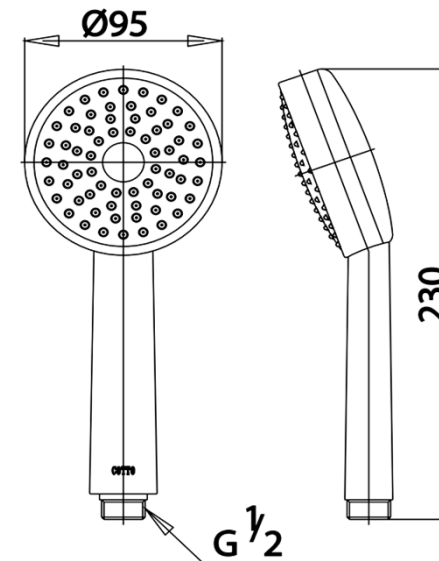

HAND SHOWER

Z71V(HM) 1 FN.HAND SHOWER HEAD
Barcode 8852410907026
Material No. Z234Z71VHMXXXXX11

Selling Point

1. Made from High-Quality ABS plastic plated with Nickle-Chromium

Product characteristics

- pices/box	:	10
- Inner box weight (Kg.)	:	0
- Total box weight (Kg.)	:	3

Recommended Usage

Use with Hand Shower

Siam Sanitary Ware Co.,Ltd. / Siam Sanitary Fittings Co.,Ltd.

36/11 Viphavadee Rangsit Rd, Sanam Bin, Donmuang, Bangkok 10210. Thailand

Tel : + 66 (0) 2973-5040-54

Fax : + 66 (0) 2973-3470

www.cotto.co.th

Export Department

Tel : + 66 (0) 2973-5040-54

Fax : + 66 (0) 2973-3472

The company reserves the right to change any of the details in the document without prior notice

COTTO
STUDIO

Center	(Donmuang ,Bangkok)	: +66 (0) 2521-7777
East	(Chonburi)	: +66 (038) 416-222
North	(Chiangmai)	: +66 (053) 211-852
North East	(Khonkean)	: +66 (043) 220-555
South	(Phuket)	: +66 (076) 261-388