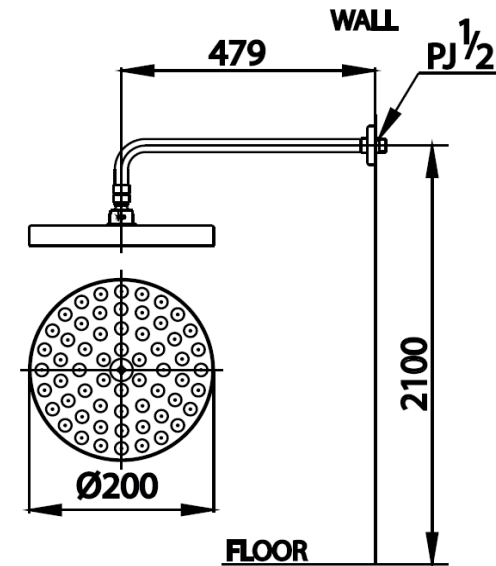

RAIN SHOWER

Z64X3 STAINLESS RAIN SHOWER 8"
Barcode 8852410906272
Material No. Z234Z64X3XXXXXXXX11

Selling Point

1. Made from Good Quality Stainless SUS309
2. Shower plate 20 cm width

Product characteristics

- pices/box	:	4
- Inner box weight (Kg.)	:	2
- Total box weight (Kg.)	:	7

Recommended Usage

Use with conceal valve

Siam Sanitary Ware Co.,Ltd. / Siam Sanitary Fittings Co.,Ltd.

36/11 Viphavadee Rangsit Rd, Sanam Bin, Donmuang, Bangkok 10210. Thailand