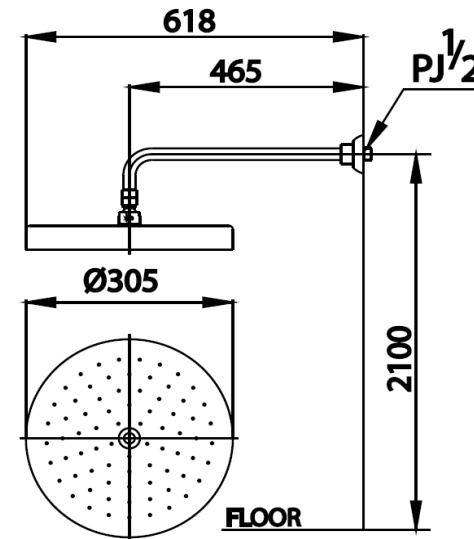

RAIN SHOWER

Z46X3 RAIN SHOWER 12"
Barcode 8852410904322
Material No. Z234Z46X3XXXXXXXX11

Selling Point

1. Made from good quality Brass, plated with Nickel-Chromium

Product characteristics

- pices/box : 4
- Inner box weight (Kg.) : 3
- Total box weight (Kg.) : 3

Recommended Usage

Use with conceal valve

Siam Sanitary Ware Co.,Ltd. / Siam Sanitary Fittings Co.,Ltd.

36/11 Vipavadee Rangsit Rd, Sanam Bin, Donmuang, Bangkok 10210. Thailand

Tel : + 66 (0) 2973-5040-54

Fax : + 66 (0) 2973-3470

www.cotto.co.th

Export Department

Tel : + 66 (0) 2973-5040-54

Fax : + 66 (0) 2973-3472

The company reserves the right to change any of the details in the document without prior notice

COTTO
STUDIO

Center	(Donmuang ,Bangkok)	: +66 (0) 2521-7777
East	(Chonburi)	: +66 (038) 416-222
North	(Chiangmai)	: +66 (053) 211-852
North East	(Khonkean)	: +66 (043) 220-555
South	(Phuket)	: +66 (076) 261-388