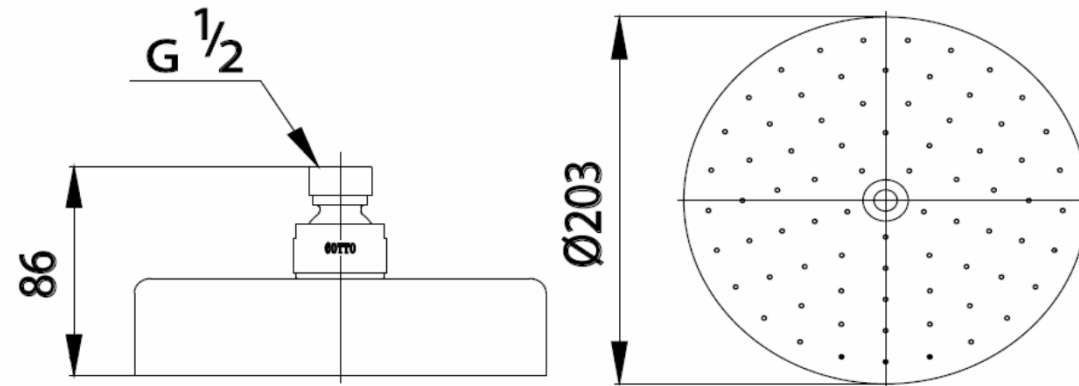

RAIN SHOWER

Z46X2V RAIN SHOWER HEAD 8"
Barcode 8852410904377
Material No. Z234Z46X2VXXXXXX11

Selling Point

1. Passed Water Heater test standard
2. Made from good quality ABS plastic, plated with Nickel-Chromium
3. Shower plate 8" width

Product characteristics

- pices/box : 6
- Inner box weight (Kg.) : 1
- Total box weight (Kg.) : 8

Recommended Usage

Use with fixed shower pipe: from wall, ceiling, shower pipe

Siam Sanitary Ware Co.,Ltd. / Siam Sanitary Fittings Co.,Ltd.