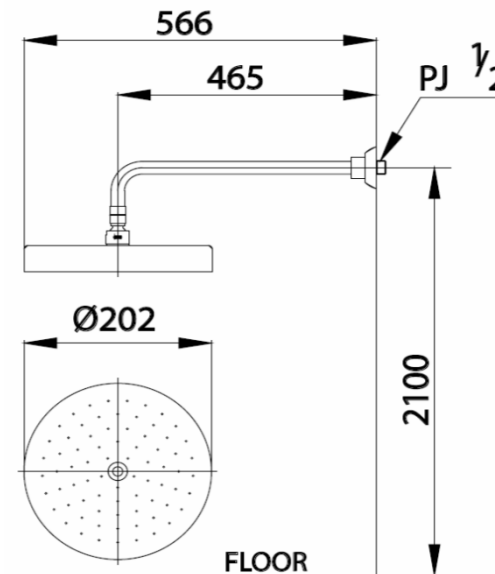

RAIN SHOWER

Z46X2 RAIN SHOWER 8"
Barcode 8852410904360
Material No. Z234Z46X2XXXXXX11

Selling Point

1. Made from good quality Brass, plated with Nickel-Chromium

Product characteristics

- pices/box : 4
- Inner box weight (Kg.) : 2
- Total box weight (Kg.) : 10

Recommended Usage

Use with conceal valve

Siam Sanitary Ware Co.,Ltd. / Siam Sanitary Fittings Co.,Ltd.

36/11 Viphavadee Rangsit Rd, Sanam Bin, Donmuang, Bangkok 10210. Thailand

Tel : + 66 (0) 2973-5040-54

Fax : + 66 (0) 2973-3470

www.cotto.co.th

Export Department

Tel : + 66 (0) 2973-5040-54

Fax : + 66 (0) 2973-3472

The company reserves the right to change any of the details in the document without prior notice

COTTO
STUDIO

Center	(Donmuang ,Bangkok)	: +66 (0) 2521-7777
East	(Chonburi)	: +66 (038) 416-222
North	(Chiangmai)	: +66 (053) 211-852
North East	(Khonkean)	: +66 (043) 220-555
South	(Phuket)	: +66 (076) 261-388