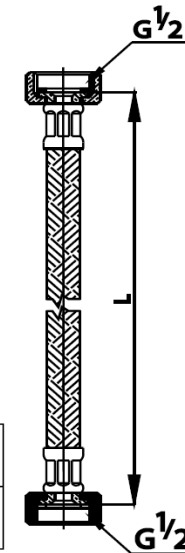

FITTING AC FLEXIBLE HOSE

Z402(HM) 16" INLET HOSE
Barcode 8852410904025
Material No. Z236Z402HMXXXXX18

Selling Point

1. Passed water pressure test at 17.5 bar
2. Passed water temperature test at 70 C°

Product characteristics

- pices/box : 6
- Inner box weight (Kg.) : 0
- Total box weight (Kg.) : 5

How to use

Use as Hose for 1/2" thread connector

CODE	COLOR	L(mm.)	L(In.)
Z402(HM)	FLEXIBLE HOSE	400 ± 10	16

Siam Sanitary Ware Co.,Ltd. / Siam Sanitary Fittings Co.,Ltd.