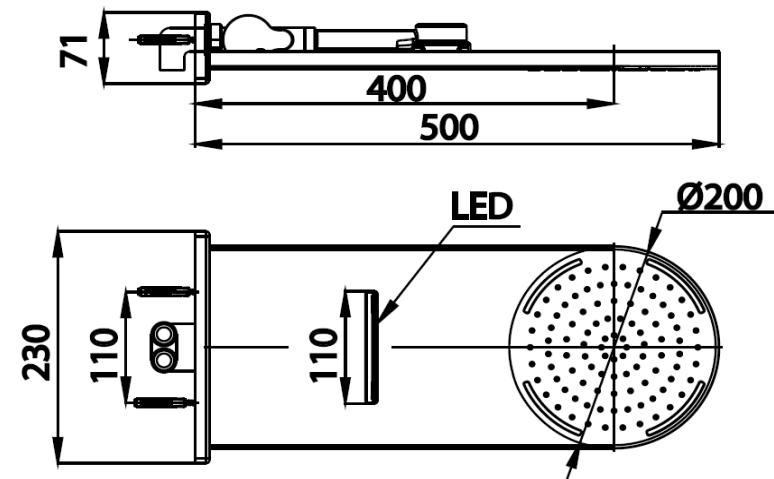

RAIN SHOWER

Z23#WH 2 FN.LED RAIN SHOWER (WHITE)

Barcode 8852410902601

Material No. Z234Z23WHXXXXXXXX16

Selling Point

1. Shower made from Brass plated with Nickel-Chromium
2. Exotic LED : Heighten the aesthetic of your shower
3. Automatically lit LED when turn on the water
4. 2 Functions Shower : Normal Spray and Waterfall
5. Easy Clean : just a simple swipe on the rubber
6. Save water on TIS and Green Label Standard

Product characteristics

- pices/box : 1
- Inner box weight (Kg.) : 5
- Total box weight (Kg.) : 5

Recommended Usage

Use with conceal valve with diverter [water pressure >1 bar, at water supply point] (Please see Installation Manual)