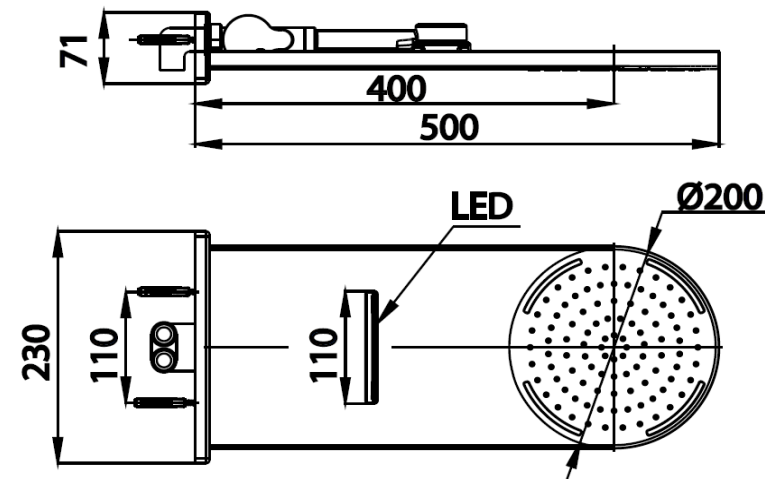

RAIN SHOWER

Z23#BL 2 FN.LED RAIN SHOWER (GOLD)

Barcode 8852410902618

Material No. Z234Z23BLXXXXXX15

Selling Point

1. Shower made from Brass plated with Nickel-Chromium
2. Exotic LED : Heighten the aesthetic of your shower
3. Automatically lit LED when turn on the water
4. 2 Functions Shower : Normal Spray and Waterfall
5. Easy Clean : just a simple swipe on the rubber
6. Save water on TIS and Green Label Standard

Product characteristics

- pices/box : 1
- Inner box weight (Kg.) : 5
- Total box weight (Kg.) : 5

Recommended Usage

Use with conceal valve with diverter [water pressure >1 bar, at water supply point] (Please see Installation Manual)