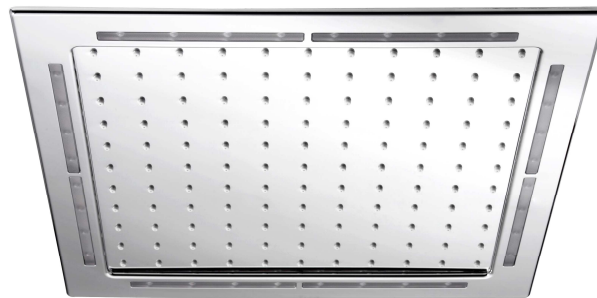

RAIN SHOWER

Z12 LED RAIN SHOWER 12"X12"(CONCEALED CEILING MOUNT)
Barcode 8852410911153
Material No. Z234Z12XXXXXXXXX21

Selling Point

1. Shower made from Brass, plated with nickel-
2. Exotic LED : LED light, increase the aesthetics in your shower

Product characteristics

| | | |
|--------------------------|---|---|
| - pices/box | : | 1 |
| - Inner box weight (Kg.) | : | 5 |
| - Total box weight (Kg.) | : | 5 |

Recommended Usage

Use with conceal valve, recommend water pressure >1 bar
 (please see installation manual)