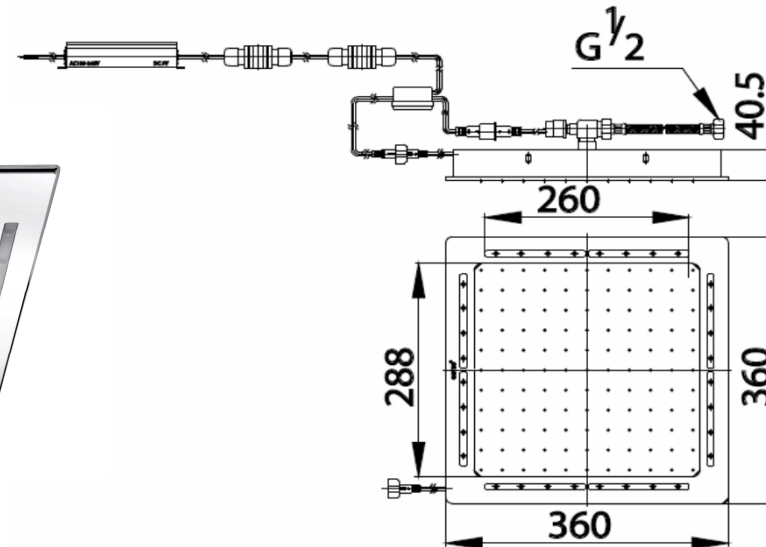

RAIN SHOWER

Z12 LED RAIN SHOWER 12"X12"(CONCEALED CEILING MOUNT)
Barcode 8852410911153
Material No. Z234Z12XXXXXXXXX21

Selling Point

1. Shower made from Brass, plated with nickel-
2. Exotic LED : LED light, increase the aesthetics in your shower

Product characteristics

| | | |
|--------------------------|---|---|
| - pices/box | : | 1 |
| - Inner box weight (Kg.) | : | 5 |
| - Total box weight (Kg.) | : | 5 |

Recommended Usage

Use with conceal valve, recommend water pressure >1 bar
 (please see installation manual)