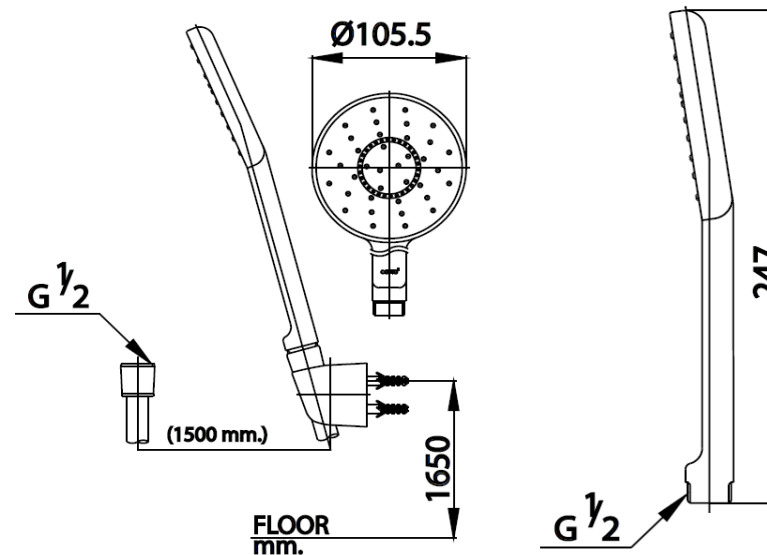

HAND SHOWER

Z10D#BL(HM) E/1 FN.HAND SHOWER SET (BLACK)

Barcode 8852410911290

Material No. Z234Z10DBLHMXXX15

Selling Point

1. Made from High Quality ABS Plastic Plated with Nickel-Chromium
2. Water Saver: consume less than 5L/1bar water usage
3. OXI-PLUS Technology : aerated innovation, infuses air molecule with water molecule, create soft and gentle touch
4. Wide face with over 105mm
5. PVD Coating Technology Finishing

Product characteristics

- pices/box : 1
- Inner box weight (Kg.) : 1
- Total box weight (Kg.) : 1

Recommended Usage

Use with valve for shower

Siam Sanitary Ware Co.,Ltd. / Siam Sanitary Fittings Co.,Ltd.

36/11 Viphavadee Rangsit Rd, Sanam Bin, Donmuang, Bangkok 10210. Thailand