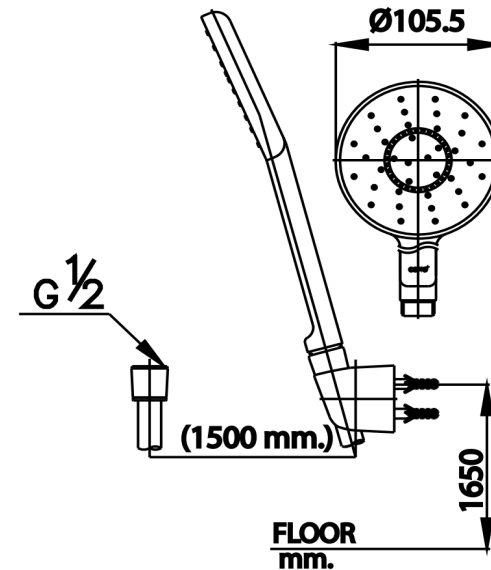

HAND SHOWER

Z10#GR(HM) 1 FN. HAND SHOWER SET (GOLD)
Barcode 8852410911283
Material No. Z234Z10GRHMXXXXX19

Selling Point

1. Made from High Quality ABS Plastic Plated with Nickel-Chromium
2. Water Saver: consume less than 5L/1bar water usage
3. OXI-PLUS Technology : aerated innovation, infuses air molecule with water molecule, create soft and gentle touch
4. Wide face with over 105mm
5. PVD Coating Technology Finishing

Product characteristics

- pices/box : 12
- Inner box weight (Kg.) : 0.6
- Total box weight (Kg.) : 7.8

Recommended Usage

Use with valve for shower/bath mixer

Siam Sanitary Ware Co.,Ltd. / Siam Sanitary Fittings Co.,Ltd.