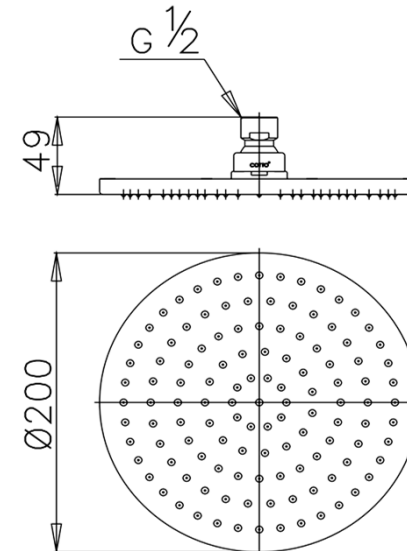

RAIN SHOWER

Z04V RAIN SHOWER HEAD 8"
Barcode 8852410900072
Material No. Z234Z04VXXXXXXXX11

Selling Point

1. Made from High Quality Brass, Plated with Nickel-Chromium

Product characteristics

- pices/box : 6
- Inner box weight (Kg.) : 1
- Total box weight (Kg.) : 8

Recommended Usage

Use with fixed shower pipe: from wall, ceiling, shower pipe

Siam Sanitary Ware Co.,Ltd. / Siam Sanitary Fittings Co.,Ltd.

36/11 Viphavadee Rangsit Rd, Sanam Bin, Donmuang, Bangkok 10210. Thailand

Tel : + 66 (0) 2973-5040-54

Fax : + 66 (0) 2973-3470

www.cotto.co.th

Export Department

Tel : + 66 (0) 2973-5040-54

Fax : + 66 (0) 2973-3472

The company reserves the right to change any of the details in the document without prior notice

COTTO
STUDIO

Center	(Donmuang ,Bangkok)	: +66 (0) 2521-7777
East	(Chonburi)	: +66 (038) 416-222
North	(Chiangmai)	: +66 (053) 211-852
North East	(Khonkean)	: +66 (043) 220-555
South	(Phuket)	: +66 (076) 261-388