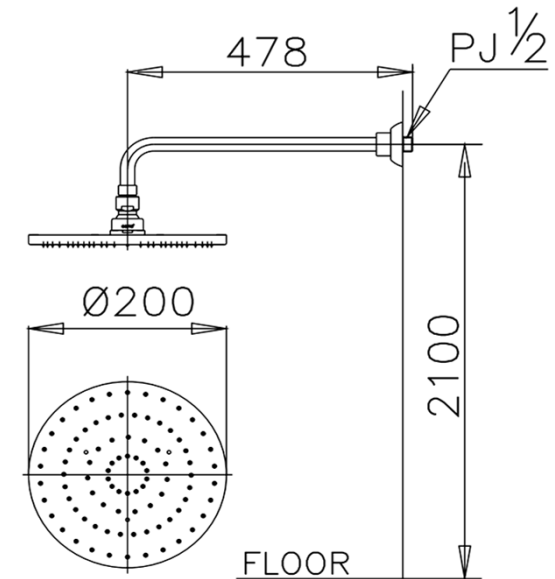

RAIN SHOWER

Z04 RAIN SHOWER 8"
Barcode 8852410900089
Material No. Z234Z04XXXXXXXXX11

Selling Point

1. Made from High Quality Brass, Plated with Nickel-Chromium

Product characteristics

- pices/box : 1
- Inner box weight (Kg.) : 2
- Total box weight (Kg.) : 2

Recommended Usage

Use with concealed valve

Siam Sanitary Ware Co.,Ltd. / Siam Sanitary Fittings Co.,Ltd.

36/11 Viphavadee Rangsit Rd, Sanam Bin, Donmuang, Bangkok 10210. Thailand

Tel : + 66 (0) 2973-5040-54

Fax : + 66 (0) 2973-3470

www.cotto.co.th

Export Department

Tel : + 66 (0) 2973-5040-54

Fax : + 66 (0) 2973-3472

The company reserves the right to change any of the details in the document without prior notice

COTTO
STUDIO

Center	(Donmuang ,Bangkok)	: +66 (0) 2521-7777
East	(Chonburi)	: +66 (038) 416-222
North	(Chiangmai)	: +66 (053) 211-852
North East	(Khonkean)	: +66 (043) 220-555
South	(Phuket)	: +66 (076) 261-388