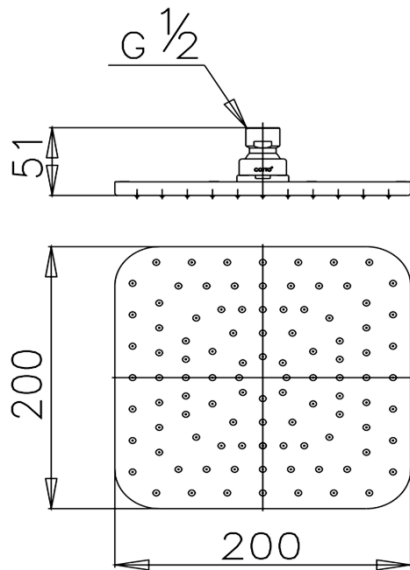

SHOWER&AC

Z03V RAIN SHOWER HEAD 8 X 8"
Barcode 8852410900058
Material No. Z234Z03VXXXXXXXX11

Selling Point

1. Made from high quality brass

Product characteristics

- pices/box : 6
- Inner box weight (Kg.) : 1
- Total box weight (Kg.) : 9

Recommended Usage

Use with fixed shower pipe: from wall, ceiling, shower pipe

Siam Sanitary Ware Co.,Ltd. / Siam Sanitary Fittings Co.,Ltd.

36/11 Viphavadee Rangsit Rd, Sanam Bin, Donmuang, Bangkok 10210. Thailand

Tel : + 66 (0) 2973-5040-54

Fax : + 66 (0) 2973-3470

www.cotto.co.th

Export Department

Tel : + 66 (0) 2973-5040-54

Fax : + 66 (0) 2973-3472

The company reserves the right to change any of the details in the document without prior notice

Center	(Donmuang ,Bangkok)	: +66 (0) 2521-7777
East	(Chonburi)	: +66 (038) 416-222
North	(Chiangmai)	: +66 (053) 211-852
North East	(Khonkean)	: +66 (043) 220-555
South	(Phuket)	: +66 (076) 261-388