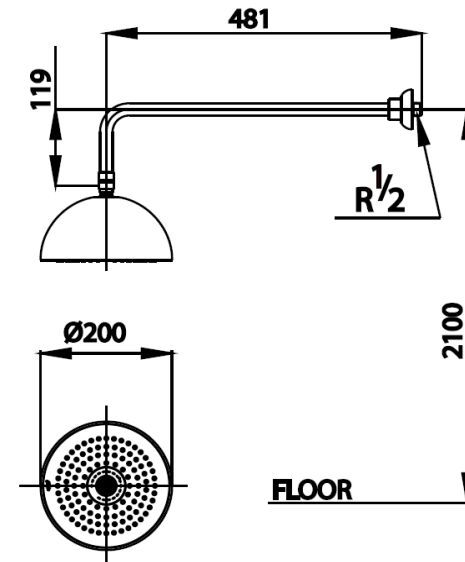

MUSE SERIES RAIN SHOWER

Z002 RAIN SHOWER WITH BLUETOOTH SPEAKER

Barcode 8852410900409

Material No. Z234Z002XXXXXXXX11

Selling Point

1. Play music via Bluetooth
2. Automatically receive phone call after 3 rings
3. Easy Installation with Water Power Generator System; does not need electric or charger
4. Store electric generated from water: play music for 5 minutes after turn off the water (2 weeks storable)
5. Water-proof bluetooth and speaker
6. Made from durable ABS plastic

Product Features

- piece/box : 4
- Include inner box weight (Kg) : 1
- Include outter box weight (Kg) : 8

Recommended Usage

- Use with stop valve for shower
- Use with Bluetooth connectable devices
- Recommended water pressure: 3 Bar