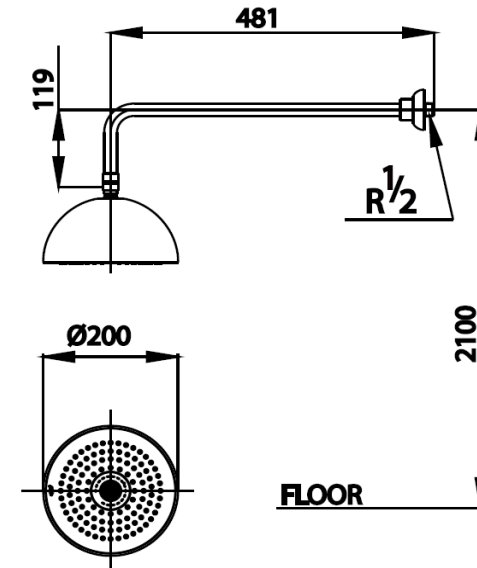

MUSE SERIES RAIN SHOWER

Z002#BL RAIN SHOWER WITH BLUETOOTH SPEAKER(BLACK)
Barcode 8852410900249
Material No. Z234Z002BLXXXXX15

Selling Point

- 1 Play music via Bluetooth
- 2 Automatically receive phone call after 3 rings
- 3 Easy Installation with Water Power Generator System; does not need electric or charger
- 4 Store electric generated from water: play music for 5 minutes after turn off the water (2 weeks storable)
- 5 Water-proof bluetooth and speaker
- 6 Made from durable ABS plastic

Product Features

- piece/box : 4
- Include inner box weight (Kg) : 1
- Include outter box weight (Kg) : 8

Recommended Usage

- Use with stop valve for shower
- Use with Bluetooth connectable devices
- Recommended water pressure: 3 Bar