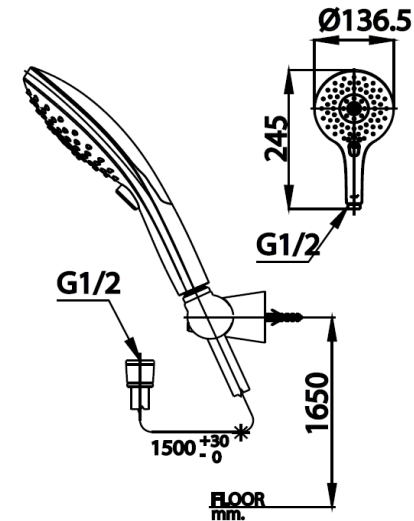

MOVE SERIES

Z001(HM) 3 FN.HAND SHOWER SET(SWITCH BUTTON)
Barcode 8852410900218
Material No. Z234Z001HMXXXXX11

จุดขาย

1. 3 Functions of Showers: MOVE/ Massage/ Rain
2. Button-Switch Technology: Easy to switch water shower functions, with only click button.
3. Easy-Clean Technology: Easy to clean the unwanted dirt or sediment by using finger to wipe on the rubber on hand shower
4. Made from high-quality ABS plastic: good quality and durable

Product Features

- piece/box : 8
- inner box weight (Kg) : 1
- outter box weight (Kg) : 5

Recommended Usage

Use with Valve or Conceal Shower/Conceal Bath

Siam Sanitary Ware Co.,Ltd. / Siam Sanitary Fittings Co.,Ltd.
 36/11 Viphavadee Rangsit Rd, Sanam Bin, Donmuang, Bangkok 10210. Thailand
 Tel : + 66 (0) 2973-5040-54
 Fax : + 66 (0) 2973-3470
 www.cotto.co.th
 Export Department
 Tel : + 66 (0) 2973-5040-54
 Fax : + 66 (0) 2973-3472