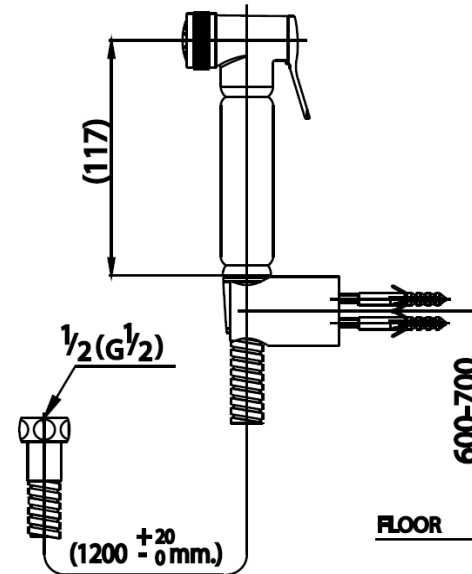

RINSING SPRAY

CT982BR#CR(HM) BRASS RINSING SPRAY SET

Barcode 8852410982269

Material No. Z236CT982BRCRHM11

Selling Point

1. Made from high quality brass
2. Plated with Nickel-Chromium, for more shiny look

Product Features

- piece/box : 8
- Include inner box weight (Kg) : 1
- Include outer box weight (Kg) : 7

Recommended Usage

Install near sanitary ware, use with stop valve

Siam Sanitary Ware Co.,Ltd. / Siam Sanitary Fittings Co.,Ltd.