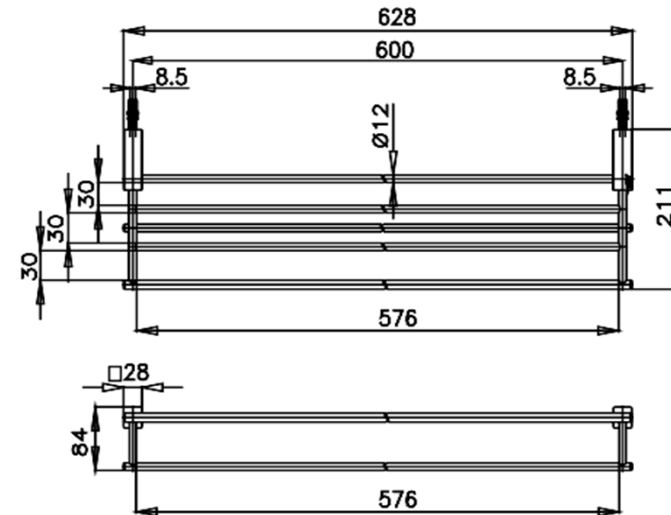

SQUARE ACCESSORIES

CT888(HM) TOWEL SHELF WITH TOWEL BAR 63 cm.

Barcode 8852410888264

Material No. Z235CT888HMXXXXX18

Selling Point

1. SOLID BRASS : Bathroom Accessories, Made from high-quality brass
2. Extra Chrome : Plated with 8 Micron Nickel-Chromium

Product characteristics

- pices/box : 4
- Inner box weight (Kg.) : 2
- Total box weight (Kg.) : 11

Recommended Usage

Install on wall to hang towel

Siam Sanitary Ware Co.,Ltd. / Siam Sanitary Fittings Co.,Ltd.