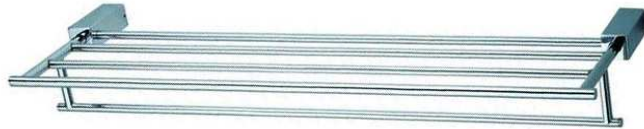

SQUARE ACCESSORIES

CT888(HM) TOWEL SHELF WITH TOWEL BAR 63 cm.

Barcode 8852410888264

Material No. Z235CT888HMXXXXX18

Selling Point

1. SOLID BRASS : Bathroom Accessories, Made from high-quality brass
2. Extra Chrome : Plated with 8 Micron Nickel-Chromium

Product characteristics

- pices/box : 4
- Inner box weight (Kg.) : 2
- Total box weight (Kg.) : 11

Recommended Usage

Install on wall to hang towel

Siam Sanitary Ware Co.,Ltd. / Siam Sanitary Fittings Co.,Ltd.