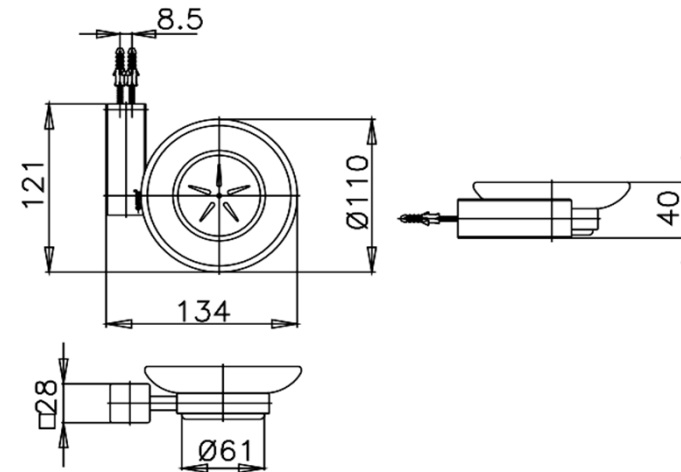

SQUARE ACCESSORIES

CT885(HM) SOAP HOLDER
Barcode 8852410885263
Material No. Z235CT885HMXXXX18

Selling Point

1. SOLID BRASS : Bathroom Accessories, Made from high-quality brass
2. Extra Chrome : Plated with 8 Micron Nickel-Chromium

Product characteristics

- pices/box : 6
- Inner box weight (Kg.) : 1
- Total box weight (Kg.) : 5

Recommended Usage

Install on wall in shower area or next to basin to place soap

Siam Sanitary Ware Co.,Ltd. / Siam Sanitary Fittings Co.,Ltd.

36/11 Viphavadee Rangsit Rd, Sanam Bin, Donmuang, Bangkok 10210. Thailand

Tel : + 66 (0) 2973-5040-54

Fax : + 66 (0) 2973-3470

www.cotto.co.th

Export Department

Tel : + 66 (0) 2973-5040-54

Fax : + 66 (0) 2973-3472

COTTO
STUDIO

Center	(Donmuang ,Bangkok)	: +66 (0) 2521-7777
East	(Chonburi)	: +66 (038) 416-222
North	(Chiangmai)	: +66 (053) 211-852
North East	(Khonkean)	: +66 (043) 220-555
South	(Phuket)	: +66 (076) 261-388

The company reserves the right to change any of the details in the document without prior notice