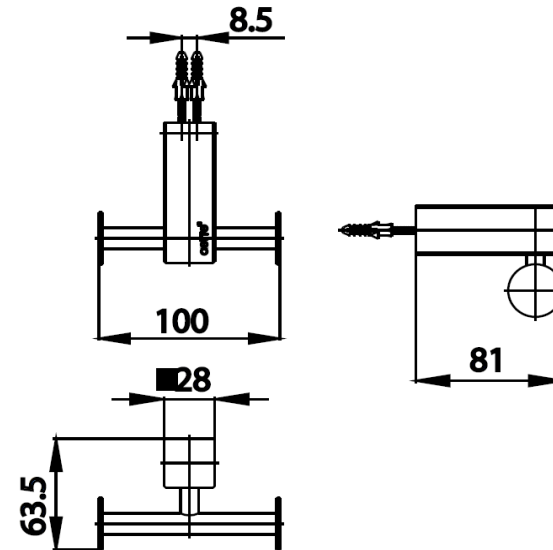

SQUARE ACCESSORIES

CT880(HM) ROBE HOOK
Barcode 8852410880268
Material No. Z235CT880HMXXXXX18

Selling Point

1. SOLID BRASS : Bathroom Accessories, Made from high-quality brass
2. Extra Chrome : Plated with 8 Micron Nickel-Chromium

Product characteristics

- pices/box : 24
- Inner box weight (Kg.) : 1
- Total box weight (Kg.) : 15

Recommended Usage

Install on wall or door to hang towel

Siam Sanitary Ware Co.,Ltd. / Siam Sanitary Fittings Co.,Ltd.