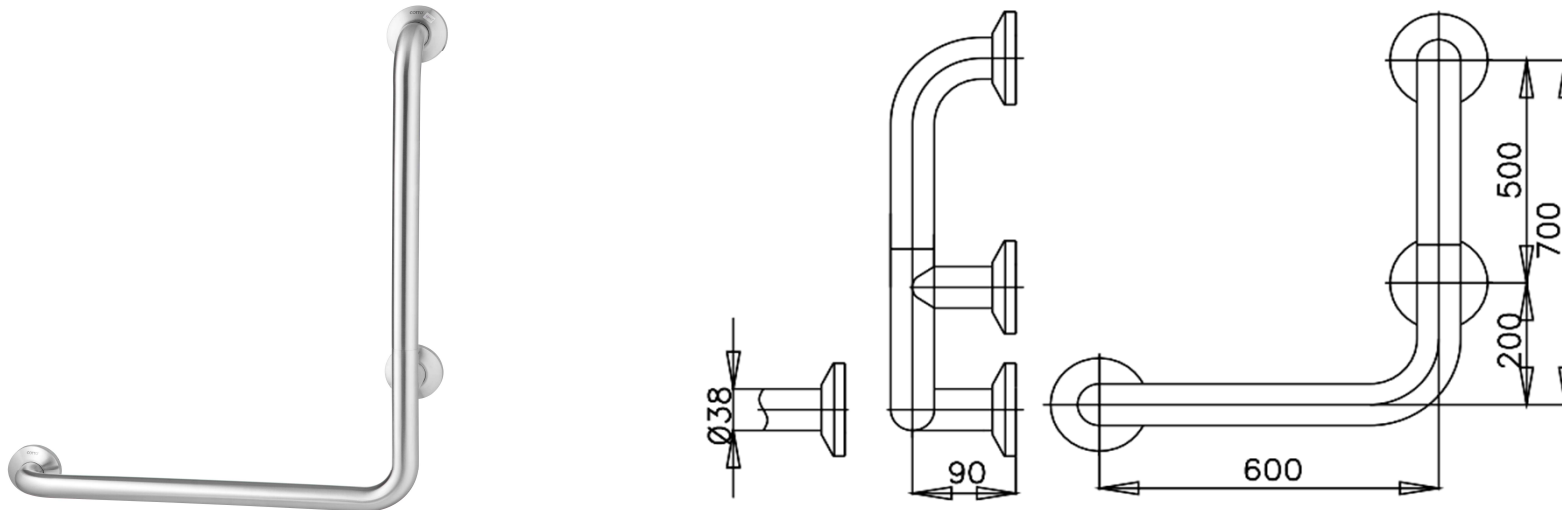

SAFETY ACCESSORIES (38 mm.)

CT791R HANDRAIL FOR TOILET 70 X 60 cm. / L SHAPE, FOR RIGHT HAND SIDE (FACE THE TOILET), Ø 38 mm., HAIRLINE FINISHED
Barcode 8852410791274
Material No. Z235CT791RXXXXXX18

Selling Point

1. Made from SUS304 Stainless
2. Wall plug can handle up to 100 kgf.
3. Polished Hairline surface

Product characteristics

- pices/box	:	1
- Inner box weight (Kg.)	:	3
- Total box weight (Kg.)	:	4

Recommended Usage

Install on wall next to bathtub or sanitary ware for support

Siam Sanitary Ware Co.,Ltd. / Siam Sanitary Fittings Co.,Ltd.

36/11 Viphavadee Rangsit Rd, Sanam Bin, Donmuang, Bangkok 10210. Thailand

Tel : + 66 (0) 2973-5040-54

Fax : + 66 (0) 2973-3470

www.cotto.co.th

Export Department

Tel : + 66 (0) 2973-5040-54

Fax : + 66 (0) 2973-3472

The company reserves the right to change any of the details in the document without prior notice

COTTO
STUDIO

Center	(Donmuang ,Bangkok)	: +66 (0) 2521-7777
East	(Chonburi)	: +66 (038) 416-222
North	(Chiangmai)	: +66 (053) 211-852
North East	(Khonkean)	: +66 (043) 220-555
South	(Phuket)	: +66 (076) 261-388