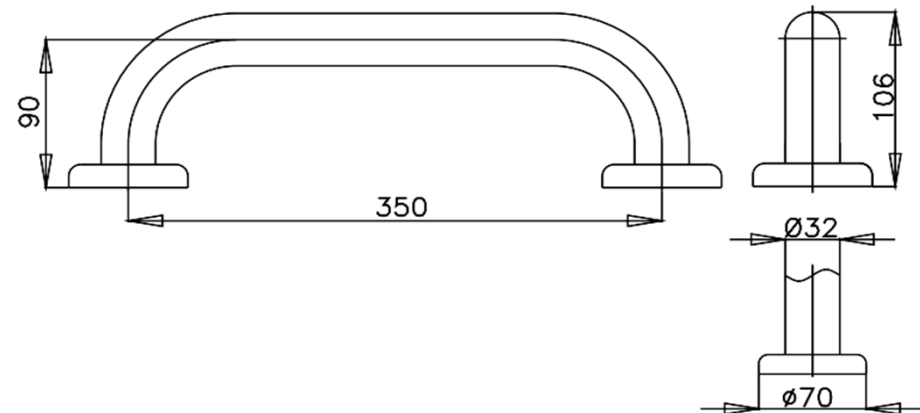

SAFETY ACCESSORIES (32 mm.)

CT750L35#SA(HM) HANDRAIL 35 cm. / Ø 32 mm. , HAIRLINE FINISHED

Barcode 8852410750271

Material No. Z235CT750L35SAHM13

Selling Point

1. Made from SUS304 Stainless
2. Wall plug can handle up to 100 kgf.
3. Polished Hairline surface

Product characteristics

- pices/box	:	6
- Inner box weight (Kg.)	:	1
- Total box weight (Kg.)	:	5

Recommended Usage

Install on wall for support

Siam Sanitary Ware Co.,Ltd. / Siam Sanitary Fittings Co.,Ltd.