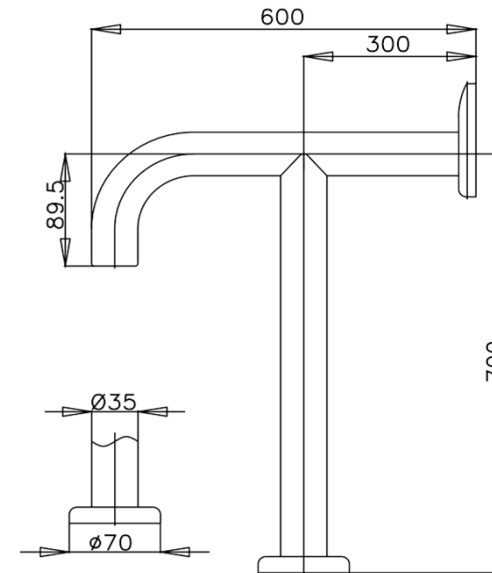

SAFETY ACCESSORIES (35 mm.)

CT7504(HM) HANDRAIL FOR TOILET 70 X 60 cm. / T SHAPE, Ø 35 mm.
Barcode 8852410750370
Material No. Z235CT7504HMXXXX18

Selling Point

1. Made from SUS304 Stainless
2. Wall plug can handle up to 100 kgf.
3. Shiny surface

Product characteristics

- pices/box	:	6
- Inner box weight (Kg.)	:	2
- Total box weight (Kg.)	:	13

Recommended Usage

Install on wall next to sanitary ware, for support

Siam Sanitary Ware Co.,Ltd. / Siam Sanitary Fittings Co.,Ltd.