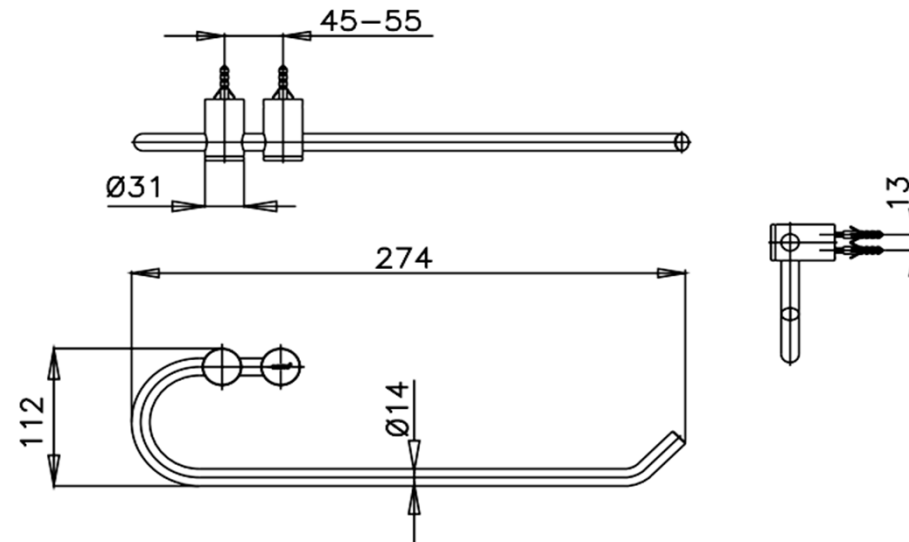

LETO ACCESSORIES

CT741(HM) TOWEL RING 28 cm.
Barcode 8852410741262
Material No. Z235CT741HMXXXXX18

Selling Point

1. SOLID BRASS : Bathroom Accessories, Made from high-quality brass
2. Extra Chrome : Plated with 8 Micron Nickel-Chromium

Product characteristics

- pices/box : 6
- Inner box weight (Kg.) : 1
- Total box weight (Kg.) : 5

Recommended Usage

Install on wall to hang hand towel

Siam Sanitary Ware Co.,Ltd. / Siam Sanitary Fittings Co.,Ltd.