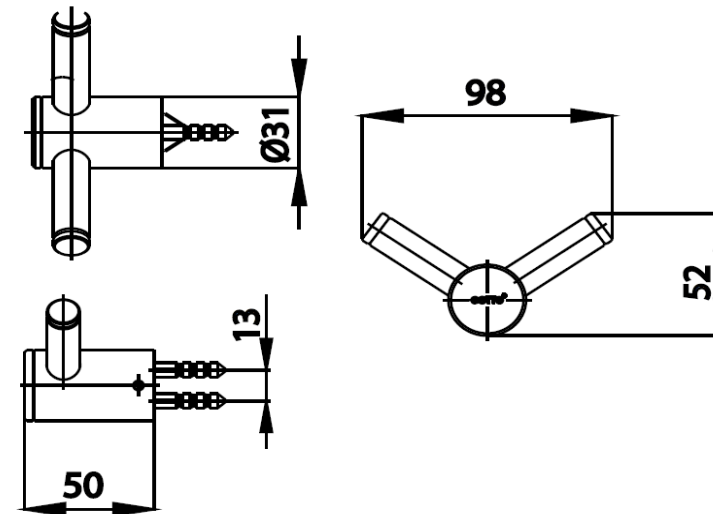

LETO ACCESSORIES

CT740(HM) ROBE HOOK
Barcode 8852410740265
Material No. Z235CT740HMXXXXX18

Selling Point

1. SOLID BRASS : Bathroom Accessories, Made from high-quality brass
2. Extra Chrome : Plated with 8 Micron Nickel-Chromium

Product characteristics

- pices/box	:	20
- Inner box weight (Kg.)	:	0
- Total box weight (Kg.)	:	8

Recommended Usage

Install on wall or door to hang towel

Siam Sanitary Ware Co.,Ltd. / Siam Sanitary Fittings Co.,Ltd.