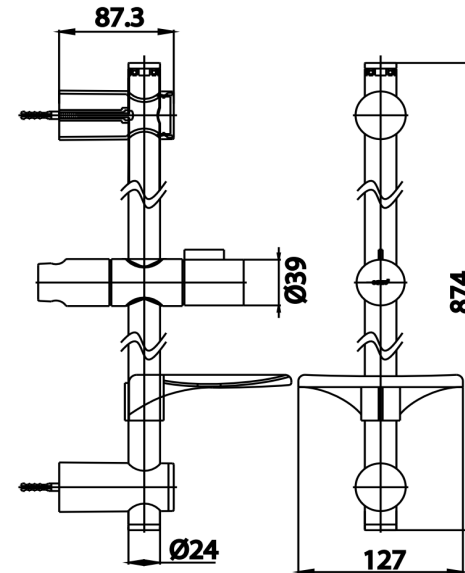

SLIDE BAR

CT708 SLIDE BAR 87 CM.
Barcode 8852410708265
Material No. Z235CT708XXXXXXXX18

Selling Point

1. Made from Stainless
2. Adjustable Hanger

Product characteristics

- pices/box : 7
- Inner box weight (Kg.) : 1
- Total box weight (Kg.) : 4

Recommended Usage

Use with Flexible Shower Hose

Siam Sanitary Ware Co.,Ltd. / Siam Sanitary Fittings Co.,Ltd.

36/11 Viphavadee Rangsit Rd, Sanam Bin, Donmuang, Bangkok 10210. Thailand

Tel : + 66 (0) 2973-5040-54