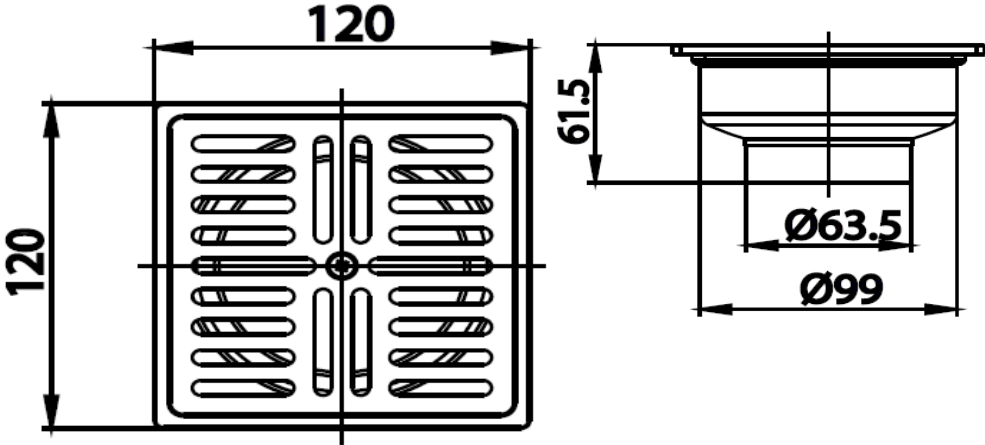

FITTING AC FLOOR DRAIN

CT697Z3P(HM) STAINLESS FLOOR DRAIN/SQUARE BODY, FOR Ø 2.5"-4" PVC DRAIN PIPE (FLANGE 4.8")
Barcode 8852410697286
Material No. Z236CT697Z3PHMXX18

Selling Point

1. Made from SUS304 Stainless
2. Hairline polished surface
3. Drainage at 25 liter per minute

Product characteristics

- pices/box : 14
- Inner box weight (Kg.) :
- Total box weight (Kg.) :

Recommended Usage

Install on floor, use with 2½ - 4" PVC, for water drainage and odor protection from floor drain

Siam Sanitary Ware Co.,Ltd. / Siam Sanitary Fittings Co.,Ltd.
36/11 Viphavadee Rangsit Rd, Sanam Bin, Donmuang, Bangkok 10210. Thailand
Tel : + 66 (0) 2973-5040-54
Fax : + 66 (0) 2973-3470
www.cotto.co.th
Export Department
Tel : + 66 (0) 2973-5040-54
Fax : + 66 (0) 2973-3472

Center (Donmuang ,Bangkok) : +66 (0) 2521-7777
East (Chonburi) : +66 (038) 416-222
North (Chiangmai) : +66 (053) 211-852
North East (Khonkean) : +66 (043) 220-555
South (Phuket) : +66 (076) 261-388

The company reserves the right to change any of the details in the document without prior notice