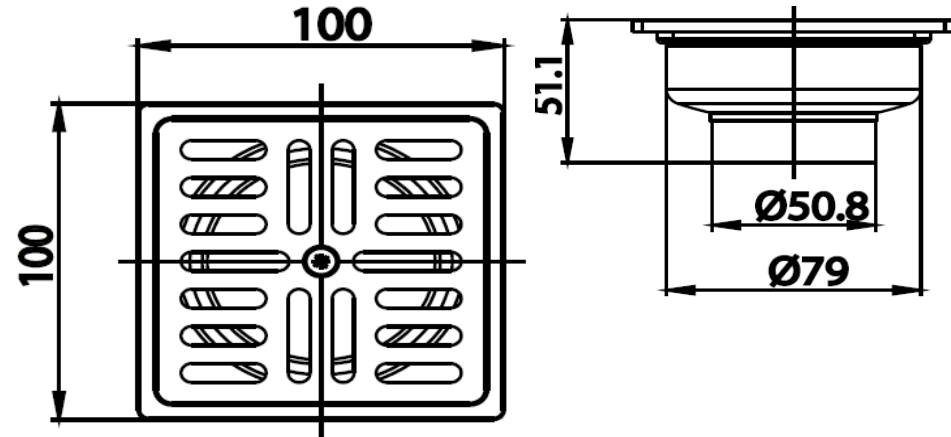

FITTING AC FLOOR DRAIN

CT697Z2P(HM) STAINLESS FLOOR DRAIN/SQUARE BODY, FOR Ø 2"-3" PVC DRAIN PIPE (FLANGE 4")
Barcode 8852410697279
Material No. Z236CT697Z2PHMXX18

Selling Point

1. Made from SUS304 Stainless
2. Hairline polished surface
3. Drainage at 20 liter per minute

Selling Point

Product characteristics

- pices/box : 18
- Inner box weight (Kg.) :
- Total box weight (Kg.) :

Recommended Usage

Install on floor with 2"-3" PVC,
for water drainage and odor protection

Siam Sanitary Ware Co.,Ltd. / Siam Sanitary Fittings Co.,Ltd.
 36/11 Vipavadee Rangsit Rd, Sanam Bin, Donmuang, Bangkok 10210. Thailand
 Tel : + 66 (0) 2973-5040-54
 Fax : + 66 (0) 2973-3470
www.cotto.co.th
 Export Department
 Tel : + 66 (0) 2973-5040-54
 Fax : + 66 (0) 2973-3472