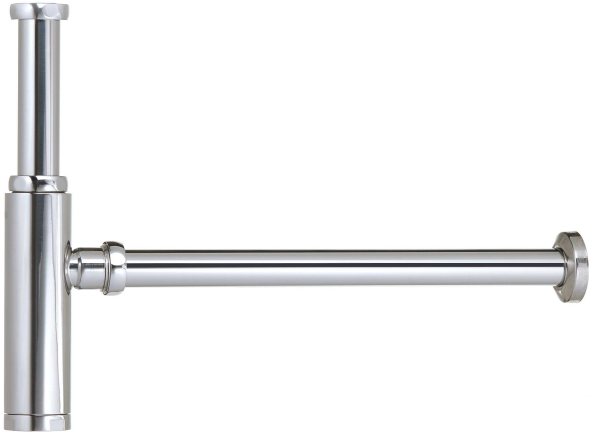

## FITTING AC STAINLESS STEEL TRAP

**CT689AX(HM)** STAINLESS CYLINDER TRAP 40 cm. FOR BASIN  
**Barcode** 8852410689274  
**Material No.** Z236CT689AXHMXXX18

**Selling Point**

- 1. Made from SUS304 Stainless
- 2. Shiny surface

**Product characteristics**

- pices/box : 7
- Inner box weight (Kg.) : 1
- Total box weight (Kg.) : 9

**Recommended Usage**

Install with Basin for drainage

Siam Sanitary Ware Co.,Ltd. / Siam Sanitary Fittings Co.,Ltd.  
 36/11 Viphavadee Rangsit Rd, Sanam Bin, Donmuang, Bangkok 10210. Thailand  
 Tel : + 66 (0) 2973-5040-54  
 Fax : + 66 (0) 2973-3470  
 www.cotto.co.th  
 Export Department  
 Tel : + 66 (0) 2973-5040-54  
 Fax : + 66 (0) 2973-3472