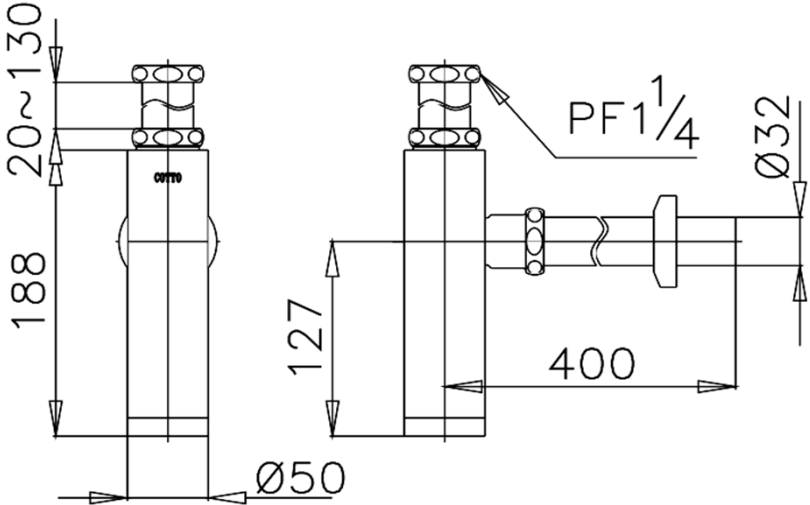

## FITTING AC STAINLESS STEEL TRAP

**CT689AX(HM)** STAINLESS CYLINDER TRAP 40 cm. FOR BASIN  
**Barcode** 8852410689274  
**Material No.** Z236CT689AXHMXXX18

**Selling Point**

- 1. Made from SUS304 Stainless
- 2. Shiny surface

**Product characteristics**

- pices/box : 7
- Inner box weight (Kg.) : 1
- Total box weight (Kg.) : 9

**Recommended Usage**

Install with Basin for drainage

Siam Sanitary Ware Co.,Ltd. / Siam Sanitary Fittings Co.,Ltd.  
 36/11 Viphavadee Rangsit Rd, Sanam Bin, Donmuang, Bangkok 10210. Thailand  
 Tel : + 66 (0) 2973-5040-54  
 Fax : + 66 (0) 2973-3470  
 www.cotto.co.th  
 Export Department  
 Tel : + 66 (0) 2973-5040-54  
 Fax : + 66 (0) 2973-3472