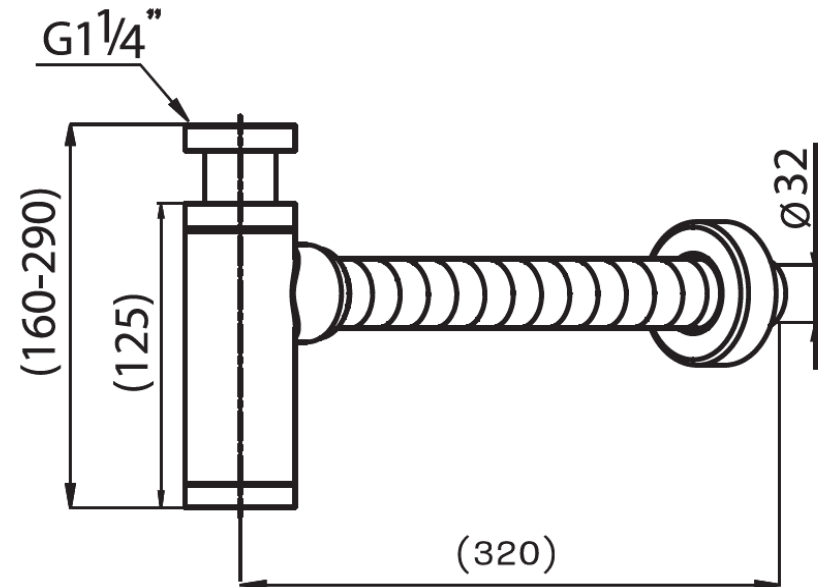

TRAP(CT)

CT6814AX(HM) CYLINDER TRAP 32 CM. FOR BASIN(ADJUSTABLE PIPE)

Barcode 8852410681315

Material No. Z236CT6814AXHMXX11

คุณสมบัติ

1. Made of brass and quality stainless steel
2. Plated with Nickel-Chromium
3. Pipe can adjust for 5 cm.

Product characteristics

- pices/box : 20
- Inner box weight (Kg.) : 0.6
- Total box weight (Kg.) : 12

Recommended Usage

Install with Basin for drainage

Siam Sanitary Ware Co.,Ltd. / Siam Sanitary Fittings Co.,Ltd.