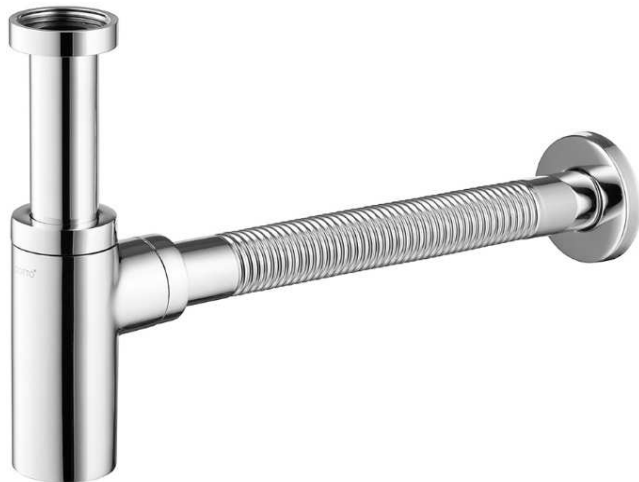

TRAP(CT)

CT6814AX(HM) CYLINDER TRAP 32 CM. FOR BASIN(ADJUSTABLE PIPE)

Barcode 8852410681315

Material No. Z236CT6814AXHMXX11

คุณสมบัติ

1. Made of brass and quality stainless steel
2. Plated with Nickel-Chromium
3. Pipe can adjust for 5 cm.

Product characteristics

- pices/box : 20
- Inner box weight (Kg.) : 0.6
- Total box weight (Kg.) : 12

Recommended Usage

Install with Basin for drainage

Siam Sanitary Ware Co.,Ltd. / Siam Sanitary Fittings Co.,Ltd.