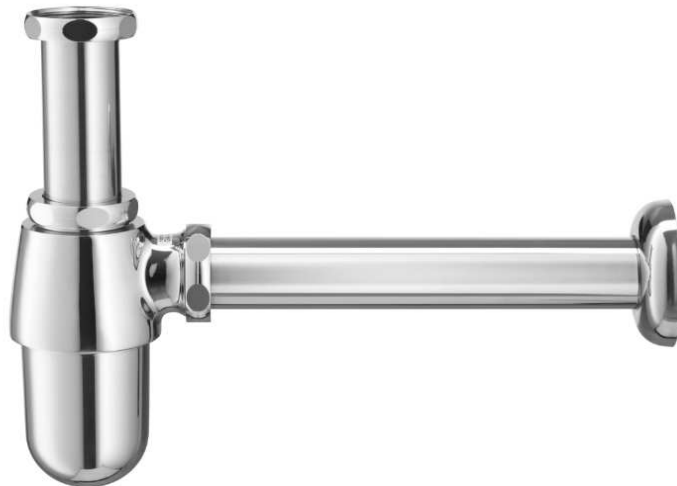

TRAP

CT680AX(HM) 39 CM. BASIN TRAP, P TRAP

Barcode 8852410680295

Material No. Z236CT680AXHMXXX18

Selling Point

1. Made from Brass and SUS304 Stainless
2. Extra Chrome : Plated with 8 Micron Nickel-Chromium

Product characteristics

- pices/box : 10
- Inner box weight (Kg.) : 0.8
- Total box weight (Kg.) : 7.4

Recommended Usage

Install with Basin for drainage

Siam Sanitary Ware Co.,Ltd. / Siam Sanitary Fittings Co.,Ltd.