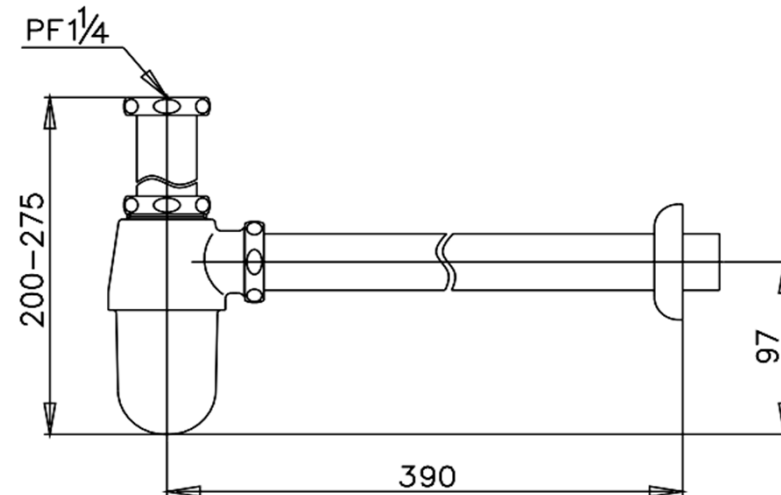

TRAP

CT680AX(HM) 39 CM. BASIN TRAP, P TRAP

Barcode 8852410680295

Material No. Z236CT680AXHMXXX18

Selling Point

1. Made from Brass and SUS304 Stainless
2. Extra Chrome : Plated with 8 Micron Nickel-Chromium

Product characteristics

- pices/box : 10
- Inner box weight (Kg.) : 0.8
- Total box weight (Kg.) : 7.4

Recommended Usage

Install with Basin for drainage

Siam Sanitary Ware Co.,Ltd. / Siam Sanitary Fittings Co.,Ltd.